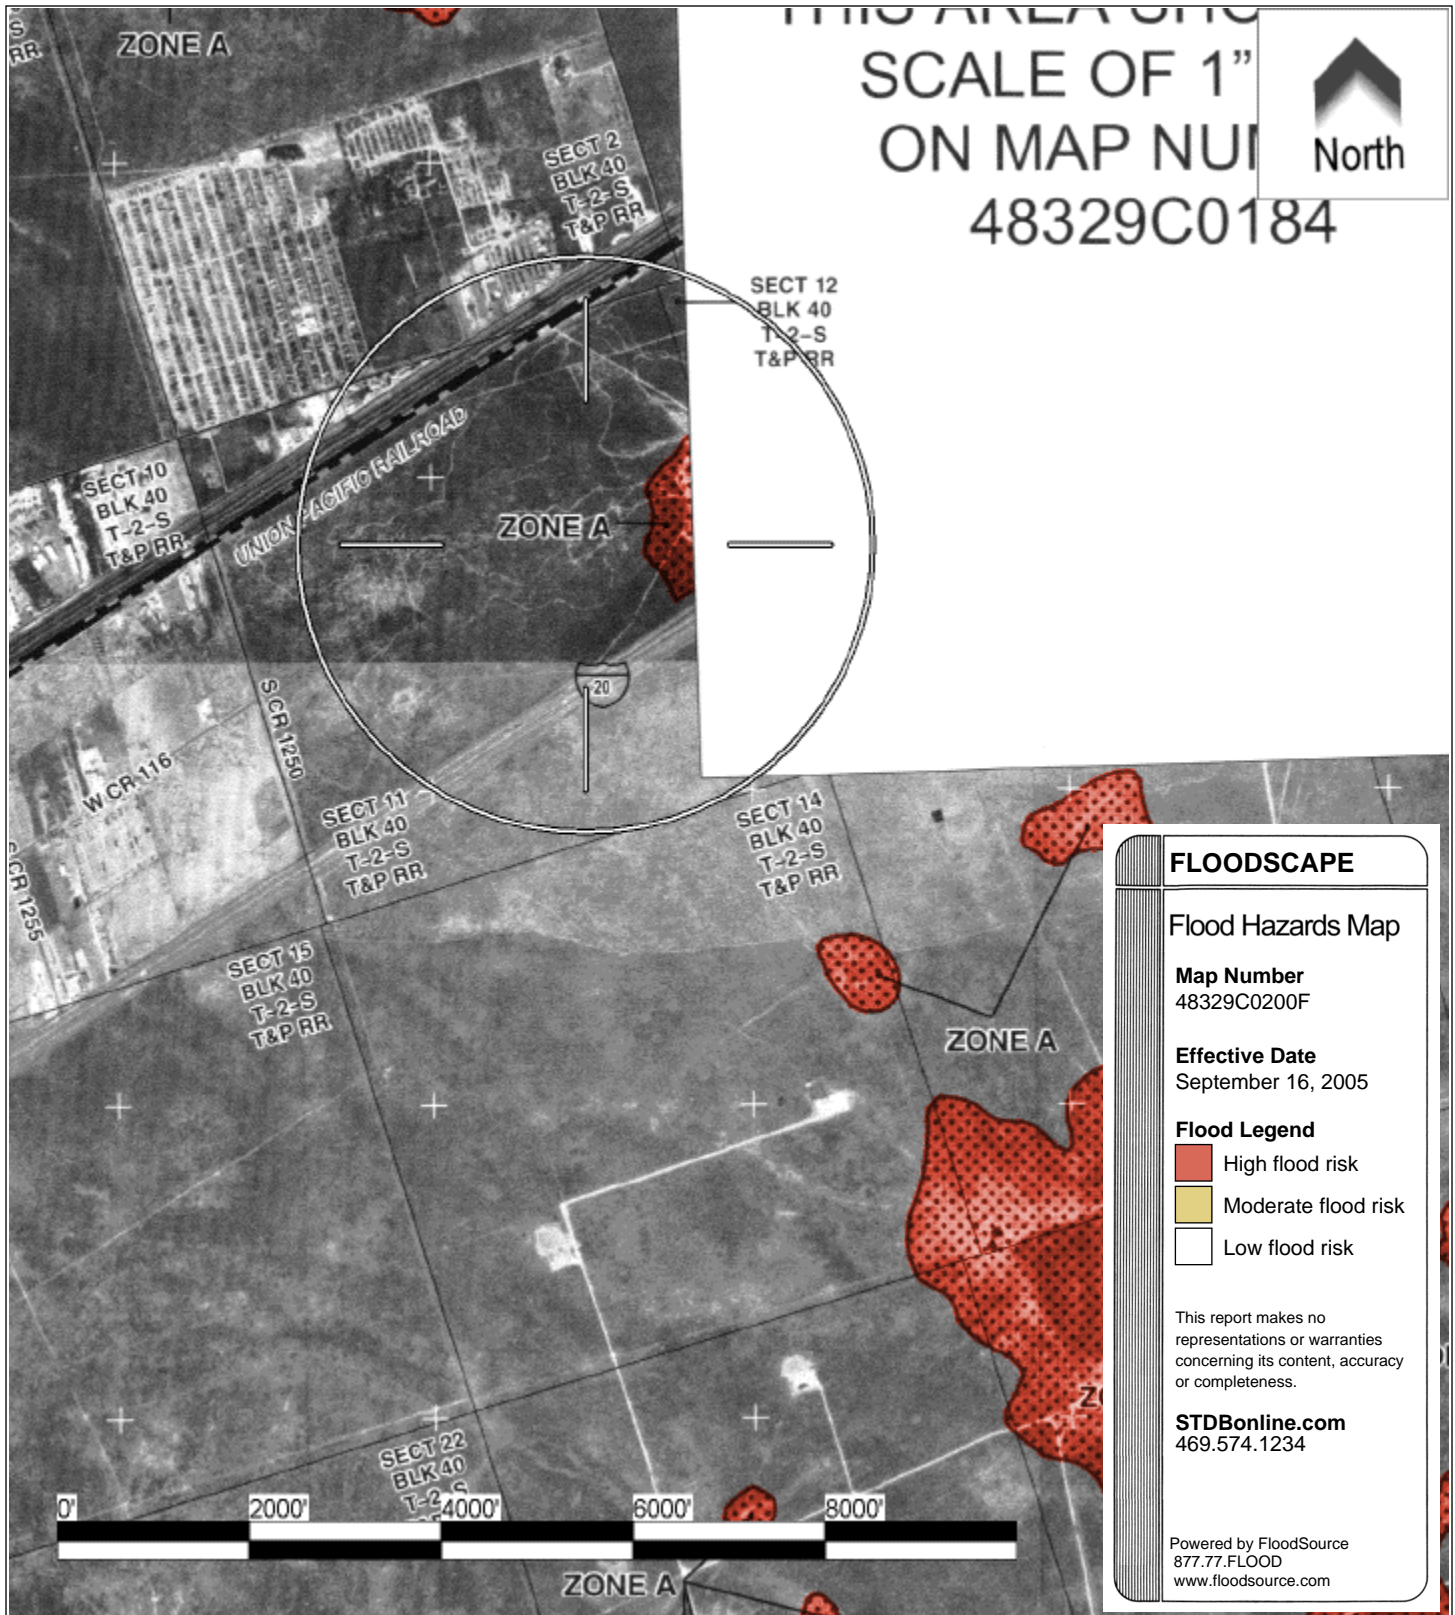

STDBONLINE.com

FLOODSOURCE
FLOODSCOPE™

PROPERTY ADDRESS:
7400 W I 20, Midland, TX 79706

FLOODSCOPE

Flood Hazards Map

Map Number
48329C0200F

Effective Date
September 16, 2005

Flood Legend

-  High flood risk
-  Moderate flood risk
-  Low flood risk

This report makes no representations or warranties concerning its content, accuracy or completeness.

STDBonline.com
469.574.1234

Powered by FloodSource
877.77.FLOOD
www.floodsource.com